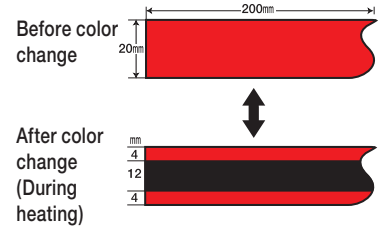

Reversible

Thermo Tape®

Non-RoHS compliant

POINT!! Strips showing the current temperature

Features

- Thermo Tape® is a reversible indicator that changes color at the specified temperature and reverts to its original color when cooled. It can be used repeatedly.
- Both sides of the tape retain the original color (before changing), making any color change due to a rise in temperature obvious at a single glance.
- As a tape, it can be cut into strips of any length.

TR

- Single temperature indicating model

Type	Color-change temperature°C	Low-temperature color	→ ←	High-temperature color	Color-change accuracy	JAN code
TR-40	40	Reddish yellow	↔	Reddish orange	±2°C	4582130421536
TR-50	50	Yellow	↔	Yellowish orange		4582130421543
TR-60	60	Bright yellowish red	↔	Dark brown-purple		4582130421550
TR-70	70	Red	↔	Dark brown-purple		4582130421567