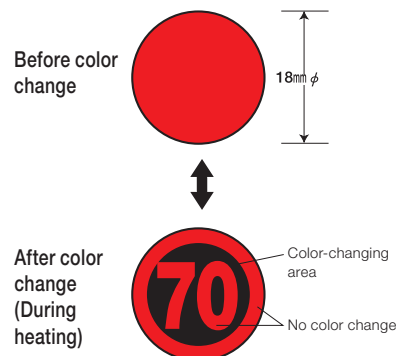

# Number Thermo Wappen®

Non-RoHS compliant

POINT!!

Number of heating temperature appears

## Features

- Number of heating temperature appears.
- The number disappears when the temperature drops, allowing repeated use.

## WR

- Temperature appears in digital format

Type	Color-change temperature °C	Low-temperature color	↔	High-temperature color	Color-change accuracy	JAN code
WR-40	40	Reddish yellow	↔	Reddish orange	±2°C	4582130421598
WR-45	45	Yellowish orange	↔	Bright yellowish red		4582130421604
WR-50	50	Yellow	↔	Yellowish orange		4582130421611
WR-55	55	Yellowish red	↔	Dark brown-purple		4582130421628
WR-60	60	Bright yellowish red	↔	Dark brown-purple		4582130421635
WR-65	65	Red	↔	Dark brown-purple		4582130421642
WR-70	70	Red	↔	Dark brown-purple		4582130421659
WR-Mixed	50~70					4582130421666

\* WR-40 to 70: 120 labels of the same temperature per box  
 \* WR-Mixed: 24 labels each for 50°C, 55°C, 60°C, 65°C and 70°C (120 labels per box)